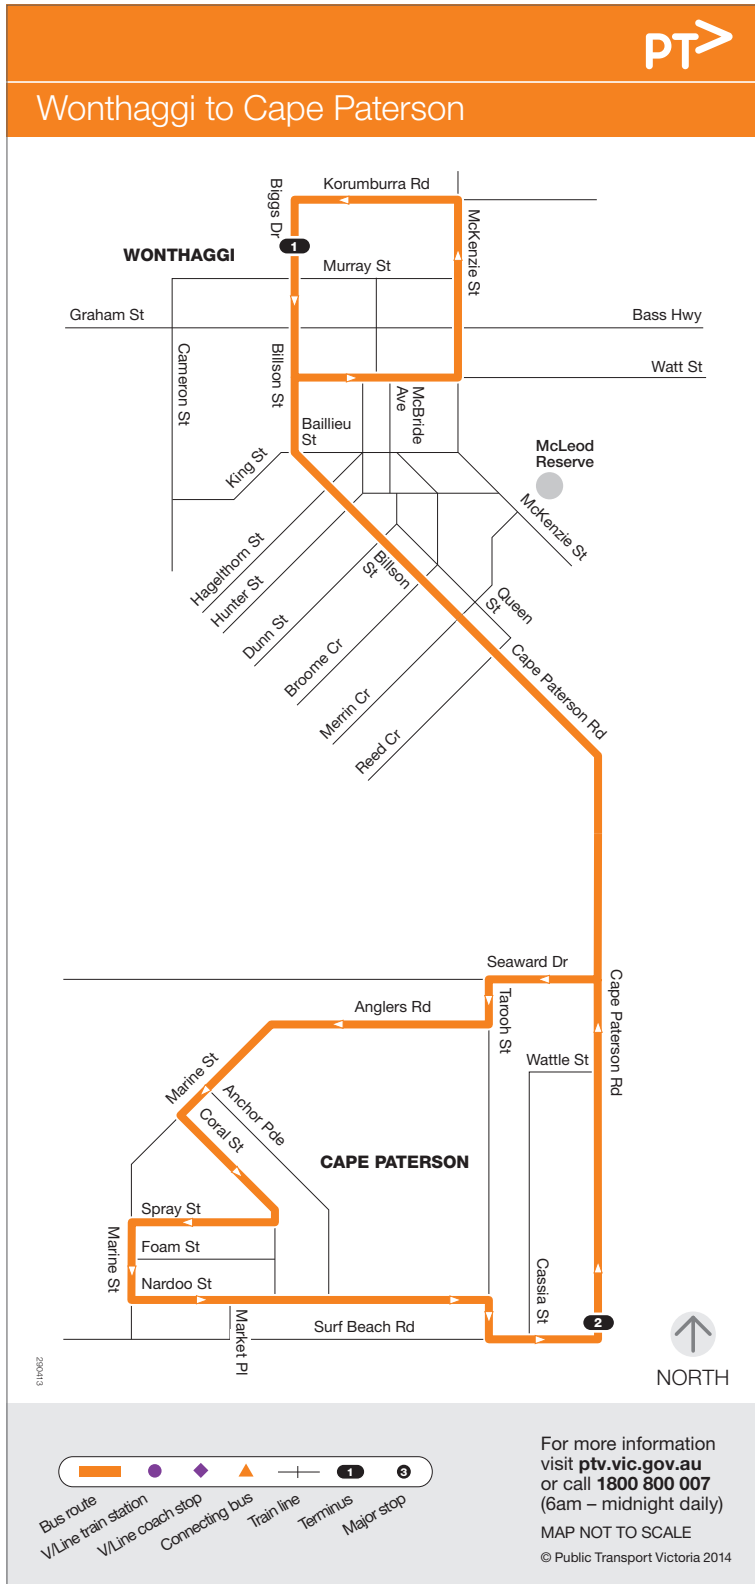

Wonthaggi to Cape Paterson

Description of route

Wonthaggi to Cape Paterson

Departs from the bus interchange in Biggs Dr, Wonthaggi and travels via Billson St, Cape Paterson Rd, Seaward Dr, Tarooh St, Anglers Rd, Marine St, Coral St, Spray St, Marine St, Nardoo St, Tarooh St and Surf Beach Rd to the terminus in Cape Paterson Rd, Cape Paterson.

Cape Paterson to Wonthaggi

Departs from the terminus in Cape Paterson Rd and travels via Cape Paterson Rd, Billson St, Watt St, McKenzie St and Korumburra Rd to the bus interchange in Biggs Dr, Wonthaggi.

Major stops

1. **Wonthaggi bus interchange** – Biggs Dr
2. **Cape Paterson** – Surf Beach Rd corner of Cape Paterson Rd

Customers please note

- > Additional services between Cape Paterson and Wonthaggi are provided by V/Line. See p18 for details.
- > There is no service on weekends or public holidays.
- > From time to time, bus schedules may change or be delayed without notice due to unforeseen circumstances.
- > Timetables are correct at the time of printing but may be subject to change. For more information visit ptv.vic.gov.au or call **1800 800 007** (6am – midnight daily).

 All services on this route are operated by wheelchair accessible vehicles except in unforeseen circumstances.

Monday to Friday Wonthaggi to Cape Paterson

	AM	AM	PM	PM	PM										
Wonthaggi bus interchange	9.00	11.00	1.00	3.00	5.00										
Cape Paterson	9.10	11.10	1.10	3.10	5.10										
Wonthaggi bus interchange	9.25	11.25	1.25	3.25	5.25										