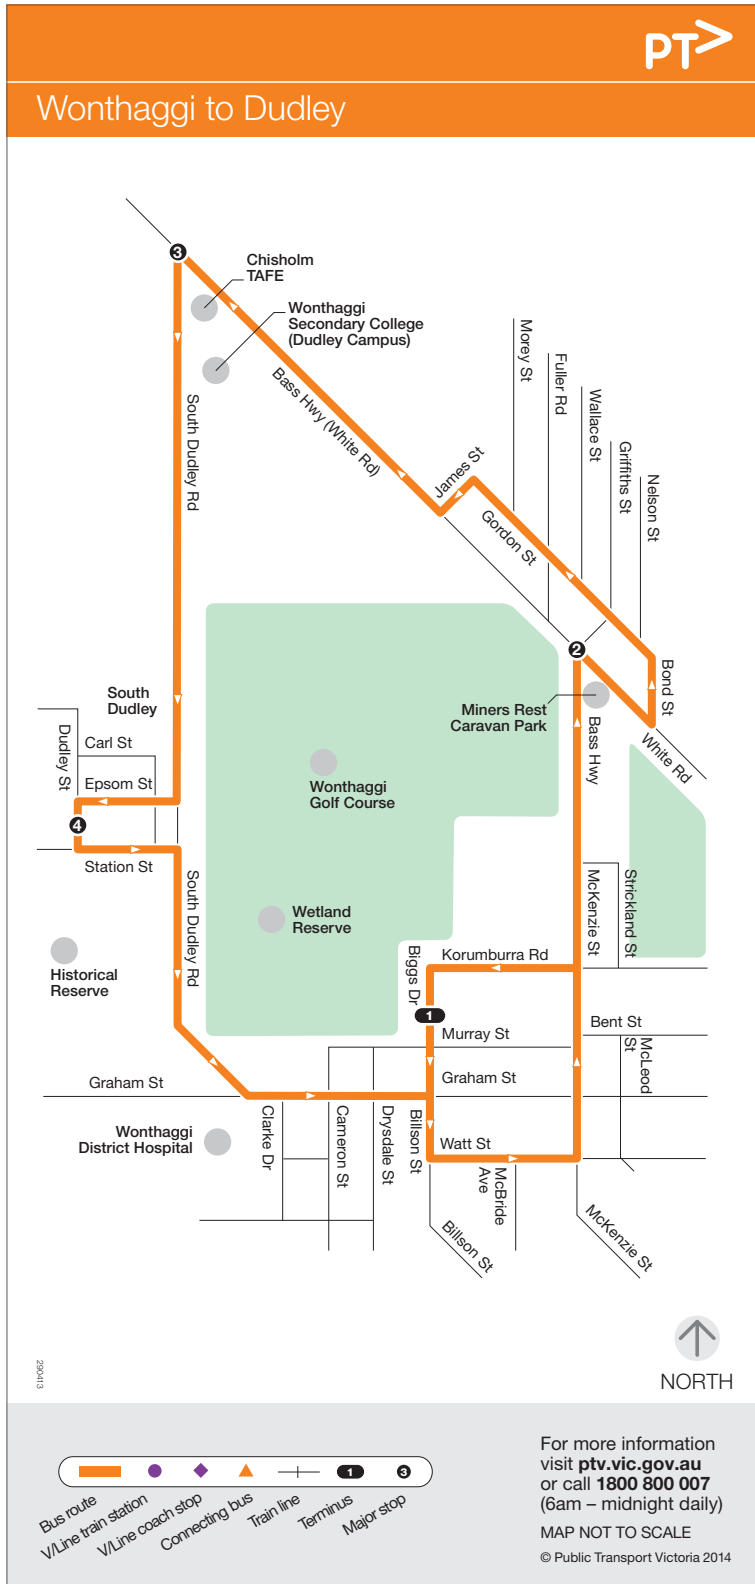

Wonthaggi to Dudley

Description of route

Wonthaggi to Dudley

Departs from the bus interchange in Biggs Dr, Wonthaggi and travels via Billson St, Watt St, McKenzie St, White Rd, Bond St, Gordon St, James St, White Rd, South Dudley Rd, Epsom St, Dudley St, Station St, South Dudley Rd, Graham St, Billson St, Watt St, McKenzie St and Korumburra Rd to the bus interchange in Biggs Dr, Wonthaggi.

Major stops

1. **Wonthaggi bus interchange** – Biggs Dr
2. **Miners Rest Caravan Park**
3. **Chisholm TAFE** – White Rd
4. **Wonthaggi** – Dudley Rd

Customers please note

- > There is no service on weekends or public holidays.
- > From time to time, bus schedules may change or be delayed without notice due to unforeseen circumstances.
- > Timetables are correct at the time of printing but may be subject to change. For more information visit ptv.vic.gov.au or call **1800 800 007** (6am – midnight daily).

 All services on this route are operated by wheelchair accessible vehicles except in unforeseen circumstances.

Monday to Friday Wonthaggi to Dudley

	AM	AM	PM	PM	PM	PM								
Wonthaggi bus interchange	8.15	10.15	12.15	2.15	4.15	5.45								
Miners Rest Caravan Park	8.19	10.19	12.19	2.19	4.19	5.49								
Chisholm TAFE	8.24	10.24	12.24	2.24	4.24	5.54								
Dudley Rd	8.28	10.28	12.28	2.28	4.28	5.58								
Wonthaggi bus interchange	8.35	10.35	12.35	2.35	4.35	6.05								