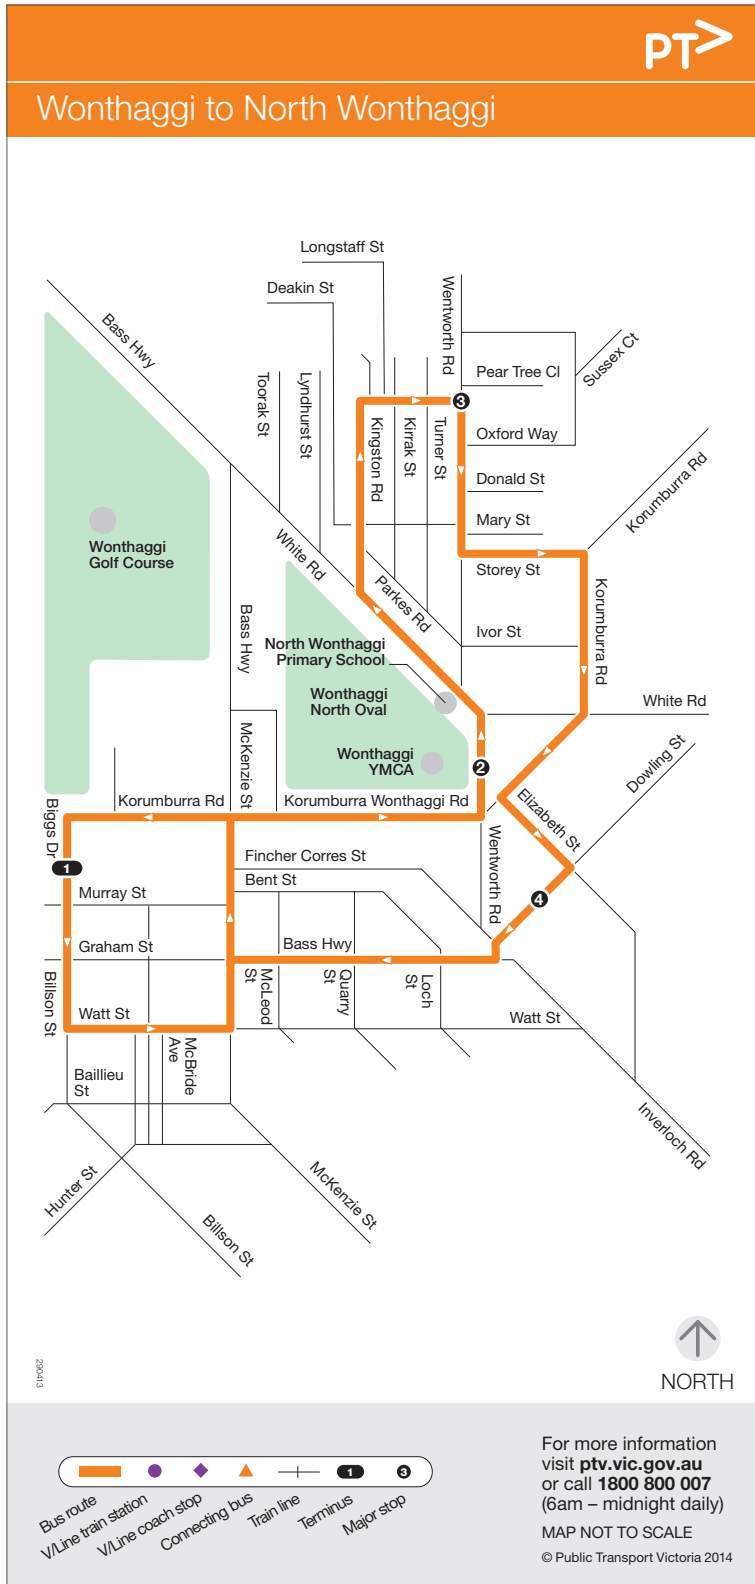

# Wonthaggi to North Wonthaggi

## Description of route

### Wonthaggi to North Wonthaggi

Departs from the bus interchange in Biggs Dr, Wonthaggi and travels via Billson St, Watt St, McKenzie St, Korumburra Rd, Wentworth Rd, White Rd, Kingston Rd, Longstaff St, Wentworth Rd, Storey St, Korumburra Rd, Elizabeth St, Dowling St, Graham St, McKenzie St and Korumburra Rd to the bus interchange in Biggs Dr, Wonthaggi.

## Major stops

1. **Wonthaggi bus interchange** – Biggs Dr
2. **Wonthaggi YMCA** – Wentworth Rd
3. **Longstaff St** – corner of Wentworth Rd
4. **Dowling St** – corner of Elizabeth St