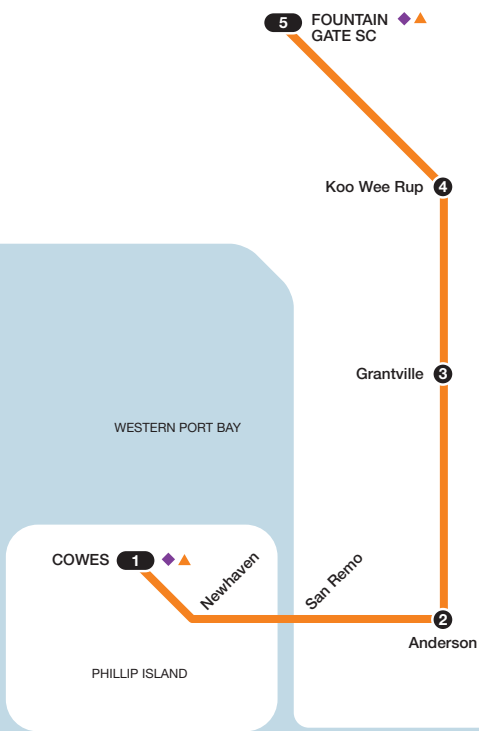

Cowes to Fountain Gate SC

NORTH

Bus route
 V/L line train station
 V/L line coach stop
 Connecting bus
 Train line
 Terminus
 Timing point

For more information
 visit ptv.vic.gov.au
 or call 1800 800 007
 (6am – midnight daily)

MAP NOT TO SCALE