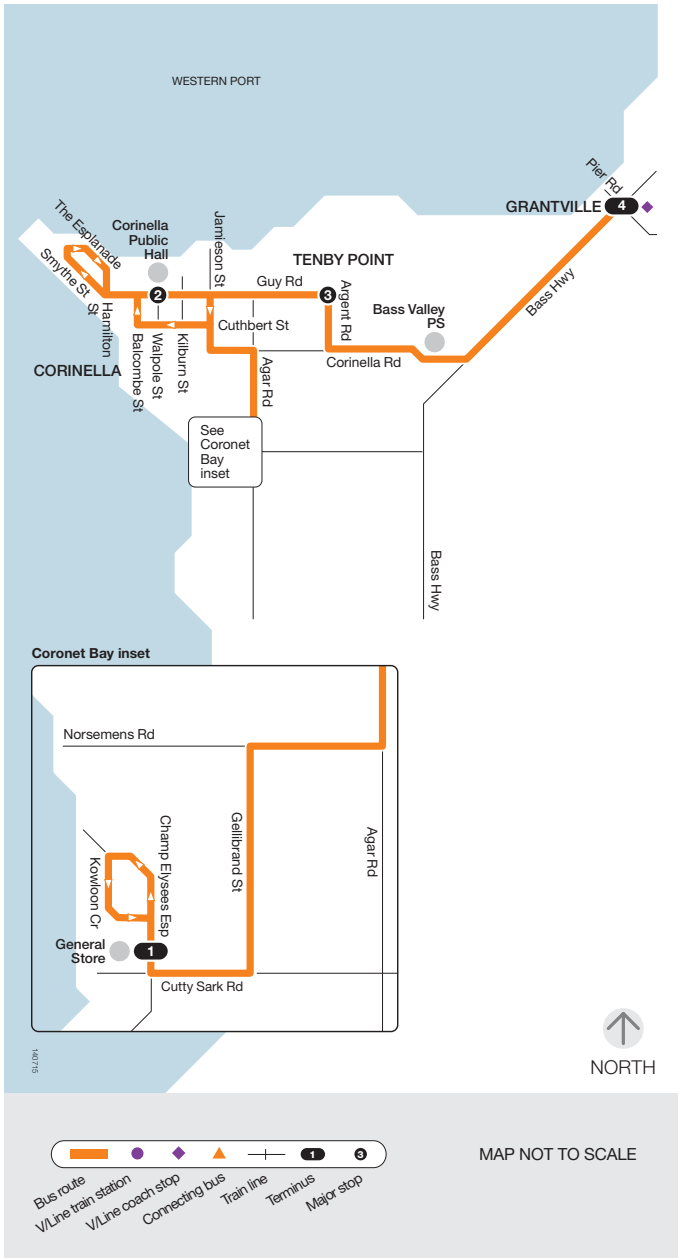

Coronet Bay - Grantville

via Coronella

Planning your journey

- Sunday timetable applies on public holidays except Christmas Day.
- Occasionally there might be delays or last minute changes to the timetable.
- Timetables are correct at the time of printing, but do change from time to time. Find up-to-date timetables on the PTV app, at ptv.vic.gov.au or by calling 1800 800 007.
- Service operates from 28 February 2022 until further notice.

Buses on this route are accessible for mobility aids. However, if a bus needs to be replaced we can't guarantee the replacement will be accessible.

Major stops

1. Cutty Sark Rd
2. Coronella Public Hall
3. Guy Rd
4. Pier Rd

Route Description

To Grantville

Departs from the terminus on Champs Elysees Esp and runs via Champs Elysees Esp, Cutty Sark Rd, Gellibrand St, Norsemens Rd, Agar Rd, Coronella Rd, Jamieson St, Cuthbert St, Balcombe St, Smythe St, Peters St, The Esplanade, Hamilton St and Smythe St to the Coronella Public Hall; then via Smythe St and Guy Rd to Tenby Point; then via Argent Rd, Coronella Rd and Bass Hwy to the terminus at the Vline stop on Bass Hwy near the corner of Pier Rd, Grantville.

To Coronet Bay

Departs from the terminus at the Vline stop on Bass Hwy near the corner of Pier Rd, Grantville, and runs via Bass Hwy, Coronella Rd and Argent Rd to Tenby Point; then via Guy Rd, Smythe St, Peters St, The Esplanade, Hamilton St and Smythe St to the Coronella Public Hall; then via Smythe St, Jamieson St, Coronella Rd, Agars Rd, Norsemens Rd, Gellibrand St, Cutty Sark Rd, Champs Elysees Esp, Kowloon Cr and Champs Elysees Esp to the terminus in Champs Elysees Esp at the corner of Cutty Sark Rd, Coronet Bay (opposite the general store).